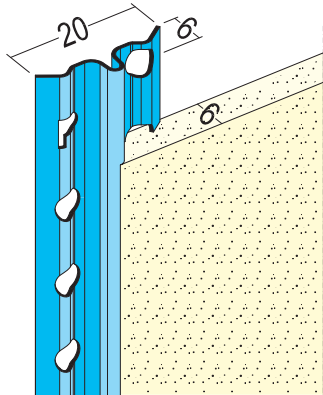

Product data sheet

Status: 02.09.2023 | 04:18

Item no. 1106

Designation	Depth gauge profile for interior plaster 6 mm, galvanised
Description	PROTEKTOR Depth gauge profile made of galvanised steel for interior plaster of 6 mm and thicker. Plaster guides for creating exact and even plaster surfaces.
Product area	Internal plastering
Product category	Flatness guides
	Reinforcing plaster ,Insulating plaster,Deposits cleaning ,Gypsum mortars and mortars containing gypsum ,Gypsum plaster,Lime plaster,Lime cement plaster,Cement plaster
Plaster thickness	6,0 mm
Material	Galvanised steel
Galvanizing	Z 275
Standard EN	EN 13658-1
Product length	250,0 cm, 260,0 cm, 275,0 cm, 300,0 cm
Reaction to fire (R2F)	A1
Application Areas	
Treatment	In damp rooms, stainless steel profiles are generally to be installed. The exception is domestic kitchens and bathrooms. Galvanized profiles must be removed after completion of the flush.
Packaging Unit	50 STB / 80 BUN
Leaflet	* Leaflet Planning and Application of Metallic Plaster Profiles; Publisher: European Trade Association Europrofiles, www.europrofiles.com * Leaflet Winter Construction Sites; Publisher: Bundesverband der Gipsindustrie e.V., www.gips.de