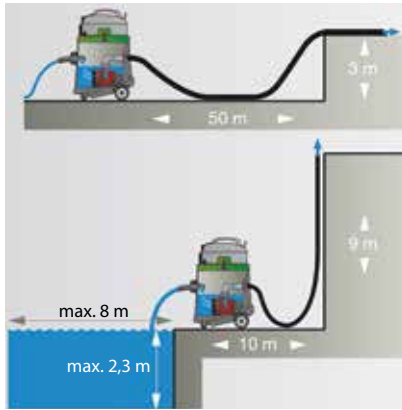

### **NEW** The problem solver for time and cost saving drainage of flooded areas with extremely high flow rate

EPS 50 functional schematic

#### APPLICATION:

- thorough absorption and at the same time pumping out of water up to 9 m height
- faster and more efficient compared to conventional methods
- on construction sites, during floods, fire damage restoration, pipeline damages, flat roof renovation, pond or pool cleaning and other cleaning tasks
- for roofers, construction companies, fire brigades, THW, combined facilities support activities, housing associations

#### FEATURES:

- particularly robust container made of impact-resistant plastic
- high-performance pump with a flow volume of up to 14,000 Litres per hour
- separate filter net for rough particles
- suction length max. 8 m, suction height max. 2.3 m
- 10 m wastewater hose with C-pipe connection
- also suitable for normal vacuum use (only wet suction)
- high safety through PRCD protective switch

SPECIFICATIONS	EPS 50
Power input (device)	1300 W
Power input (pump)	900 W
Max. suction	230 mbar
Volume flow rate	70 l/s
Volume flow rate	14 000 l/h
Max. pumping head	9 m
Tank volume	50 l (gross)
Wastewater connection	C-pipe
Length of suction hose	7 m
Length of wastewater hose	10 m
Weight	15 kg
Order no.	09927000
Supplied: 4 x 0,5 m suction tube plastic ø 38 mm, 7 m suction hose, 10 m wastewater hose, integrated wastewater pump, filter net with zipper, pond nozzle, crevice nozzle, brush nozzle, wet floor nozzle 360 mm width	