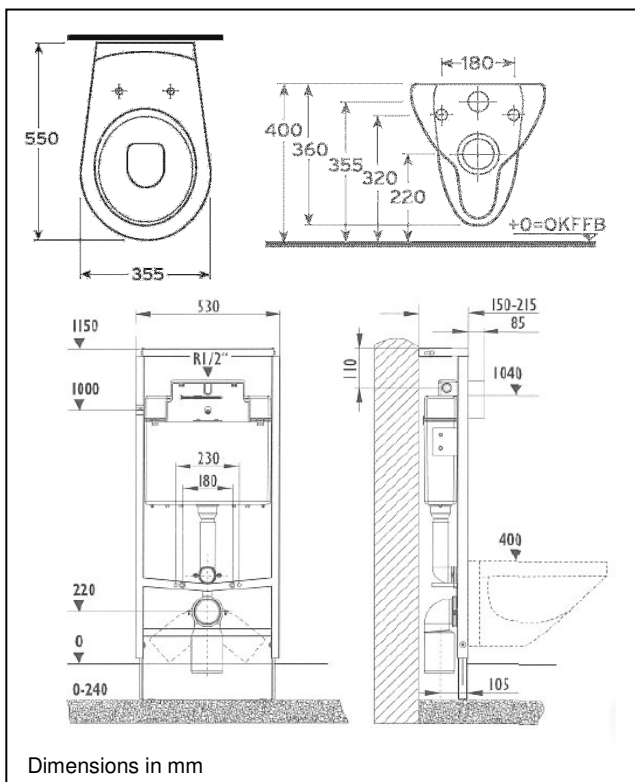

Series

Modell

Weight

Euro palett

Carton dimensions

MrClever Classic

**Wash-down WC, wall-hung,
incl. drywall front-wall element;
WC seat with automatic
lowering mechanism;
as a complete set**

- I. 18,0 kg (wall hung toilet)
- II. 18,0 kg (front wall element)

I. 4 Stück // II. 4 Stück

- I. 569 x 382 x 437 mm
- II. 1170 x 555 x 170 mm

Contents of the complete set

Cardboard packaging 1 of 2

• **C07000 000**
Ceramic wash-down WC, wall-hung

• **C50071 000**
WC seat, made of Duroplast, with soft-closing automatic lowering mechanism incl. stainless steel hinges